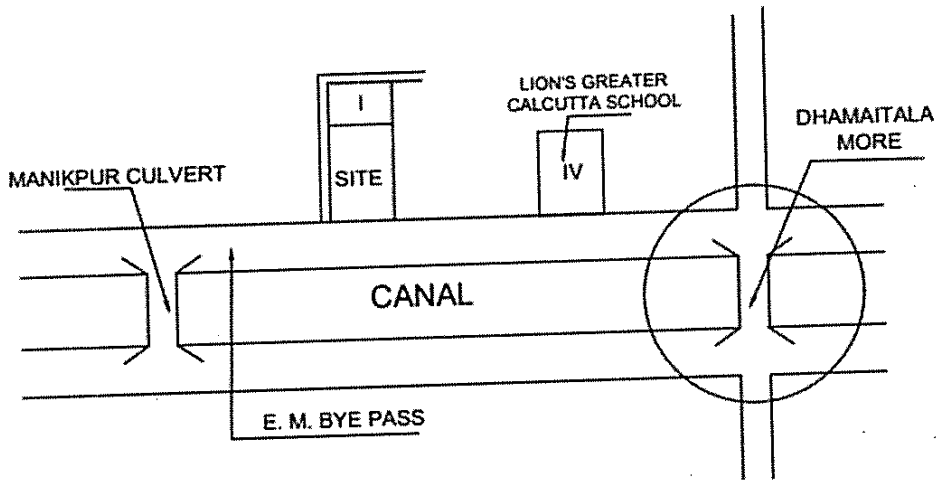

PROJECT LOCATION MAP

“SHREE GRIHAM ENCLAVE” situated at Holding No. 161, Vidyasagar Block, Police Station-Sonarpur, Post Office - Chowhati, Kolkata-700149, South 24 Parganas

LATITUDE	LONGITUDE
22°24'50.5"N	88°24'31.2"E